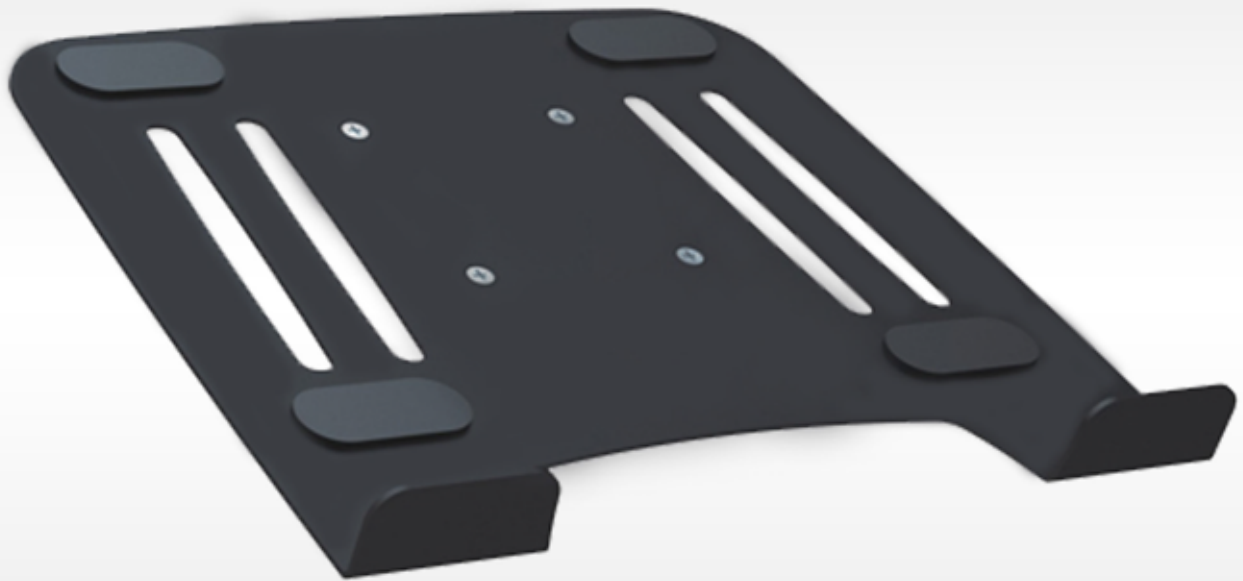

# ELEVAR

Raising the Standard

**Laptop Tray Accessory** - Accommodates up to 17" Notebook Computers LNBT BK

The **Laptop Tray Accessory** securely supports laptop devices on a strong grip mechanism. This product offers a sleek and modern solution for mounting a laptop computer onto any VESA mounting monitor arm. The design will support up to 5kg and features a black powder coated finish—ideal for all high use environments. Installation is quick and easy onto many Debetrek wall mount or monitor arm solutions. Grip pads are included to ensure the laptop is held firmly in place and the tray includes air slots to keep air circulation around the computer.