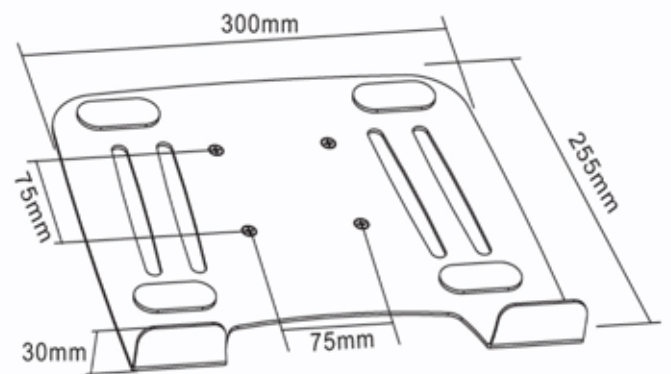

# ELEVAR

Raising the Standard

**Laptop Tray Accessory** - Accommodates up to 17" Notebook Computers LNBT BK

The **Laptop Tray Accessory** securely supports laptop devices on a strong grip mechanism. This product offers a sleek and modern solution for mounting a laptop computer onto any VESA mounting monitor arm. The design will support up to 5kg and features a black powder coated finish—ideal for all high use environments. Installation is quick and easy onto many Debetrek wall mount or monitor arm solutions. Grip pads are included to ensure the laptop is held firmly in place and the tray includes air slots to keep air circulation around the computer.