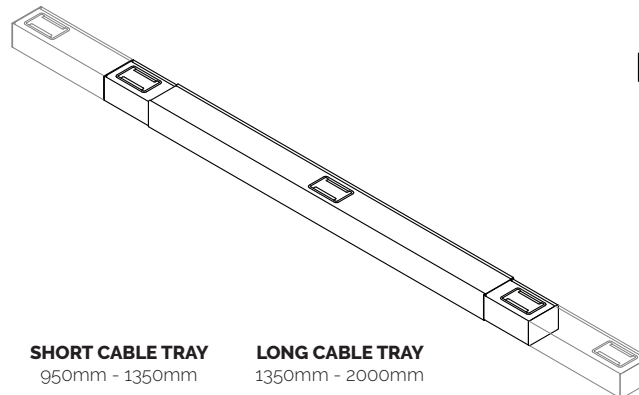

ADJUSTABLE LENGTH CABLE TRAYS

SHORT CABLE TRAY

950mm - 1350mm

LONG CABLE TRAY

1350mm - 2000mm