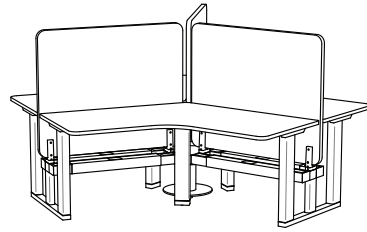

EON BACK TO BACK SPECS

RECTANGULAR

120 DEGREE

90 DEGREE

CABLE TRAY OPTIONS

COMMON CONFIGURATIONS

Double Cable Trays
in Side Position
+ Screens/Brackets

Double Cable Trays
in Side Position
(No Screens/Brackets)

Screens/Brackets
+ No Cable Trays

Shared Cable Trays
in Centre Position
(No Screens/Brackets)