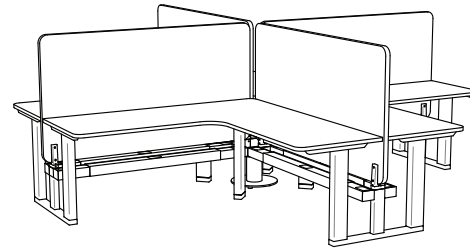

EON BACK TO BACK SPECS

RECTANGULAR

120 DEGREE

90 DEGREE

CABLE TRAY OPTIONS

COMMON CONFIGURATIONS

Double Cable Trays
in Side Position
+ Screens/Brackets

Double Cable Trays
in Side Position
(No Screens/Brackets)

Screens/Brackets
+ No Cable Trays

Shared Cable Trays
in Centre Position
(No Screens/Brackets)