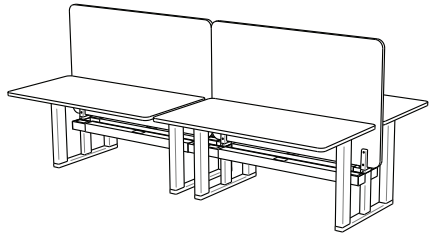

EON BACK TO BACK SPECS

RECTANGULAR