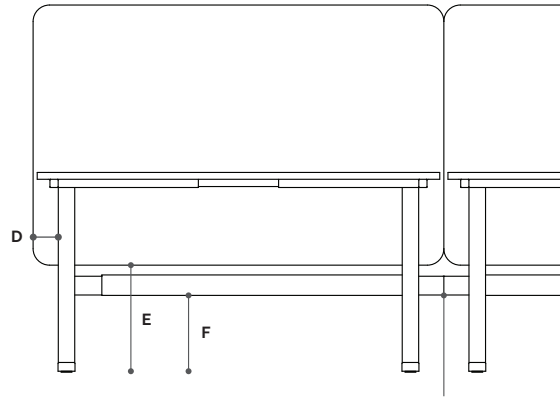

## SYSTEM DIMENSIONS

**A** 600mm  
**B** 285mm  
**C** 760mm

**D** 90mm  
**E** 390mm  
**F** 280mm

Joiner

## ADJUSTABLE FRAME SIZES

DEPTH 600mm - 900mm  
 WIDTH 1200mm - 2000mm