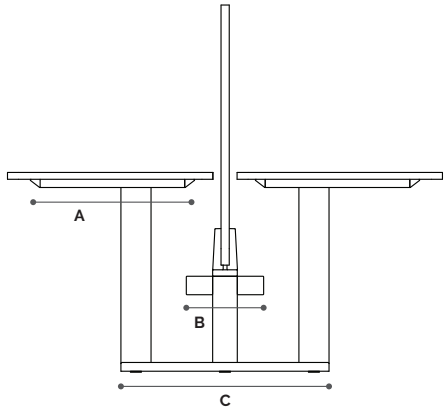

## SYSTEM DIMENSIONS

**A** 600mm  
**B** 285mm  
**C** 760mm

**D** 90mm  
**E** 390mm  
**F** 280mm

Joiner

## ADJUSTABLE FRAME SIZES

DEPTH 600mm - 900mm  
 WIDTH 1200mm - 2000mm